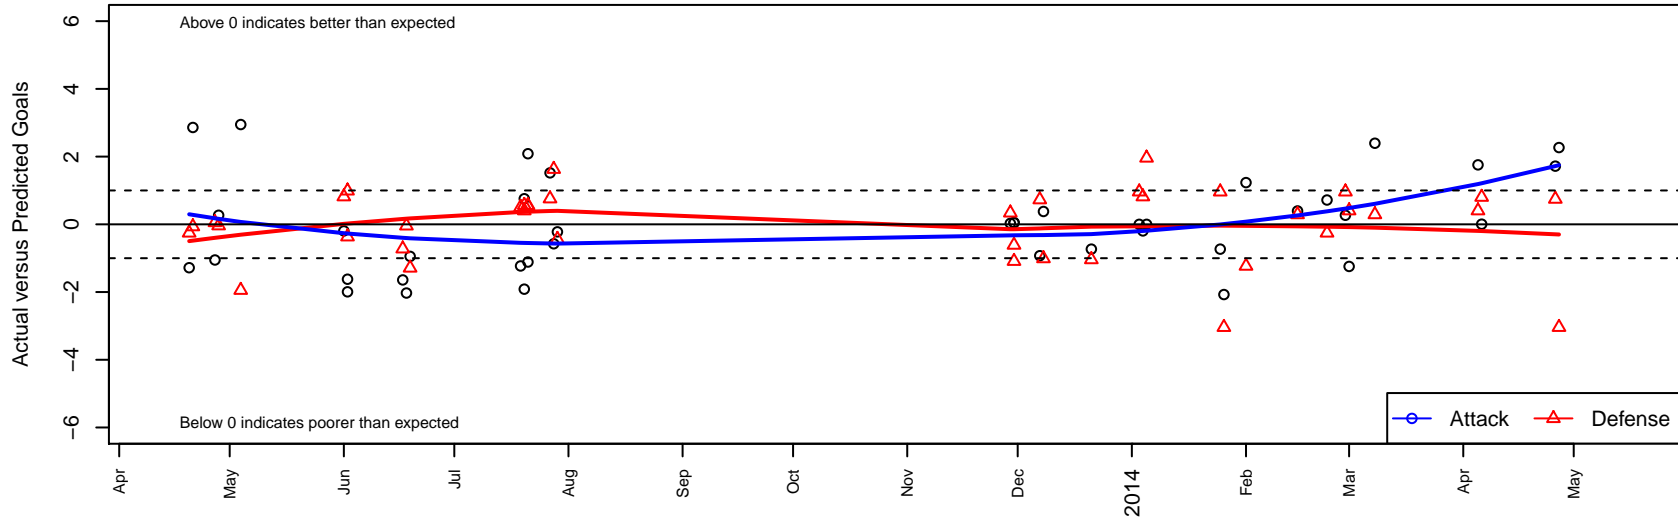

Westside Timbers Copa B95
Dots are actual minus expected GF (blue circles) and GA (red triangles).
Blue line is smoothed change in attack strength. Red is smoothed change in defense strength.